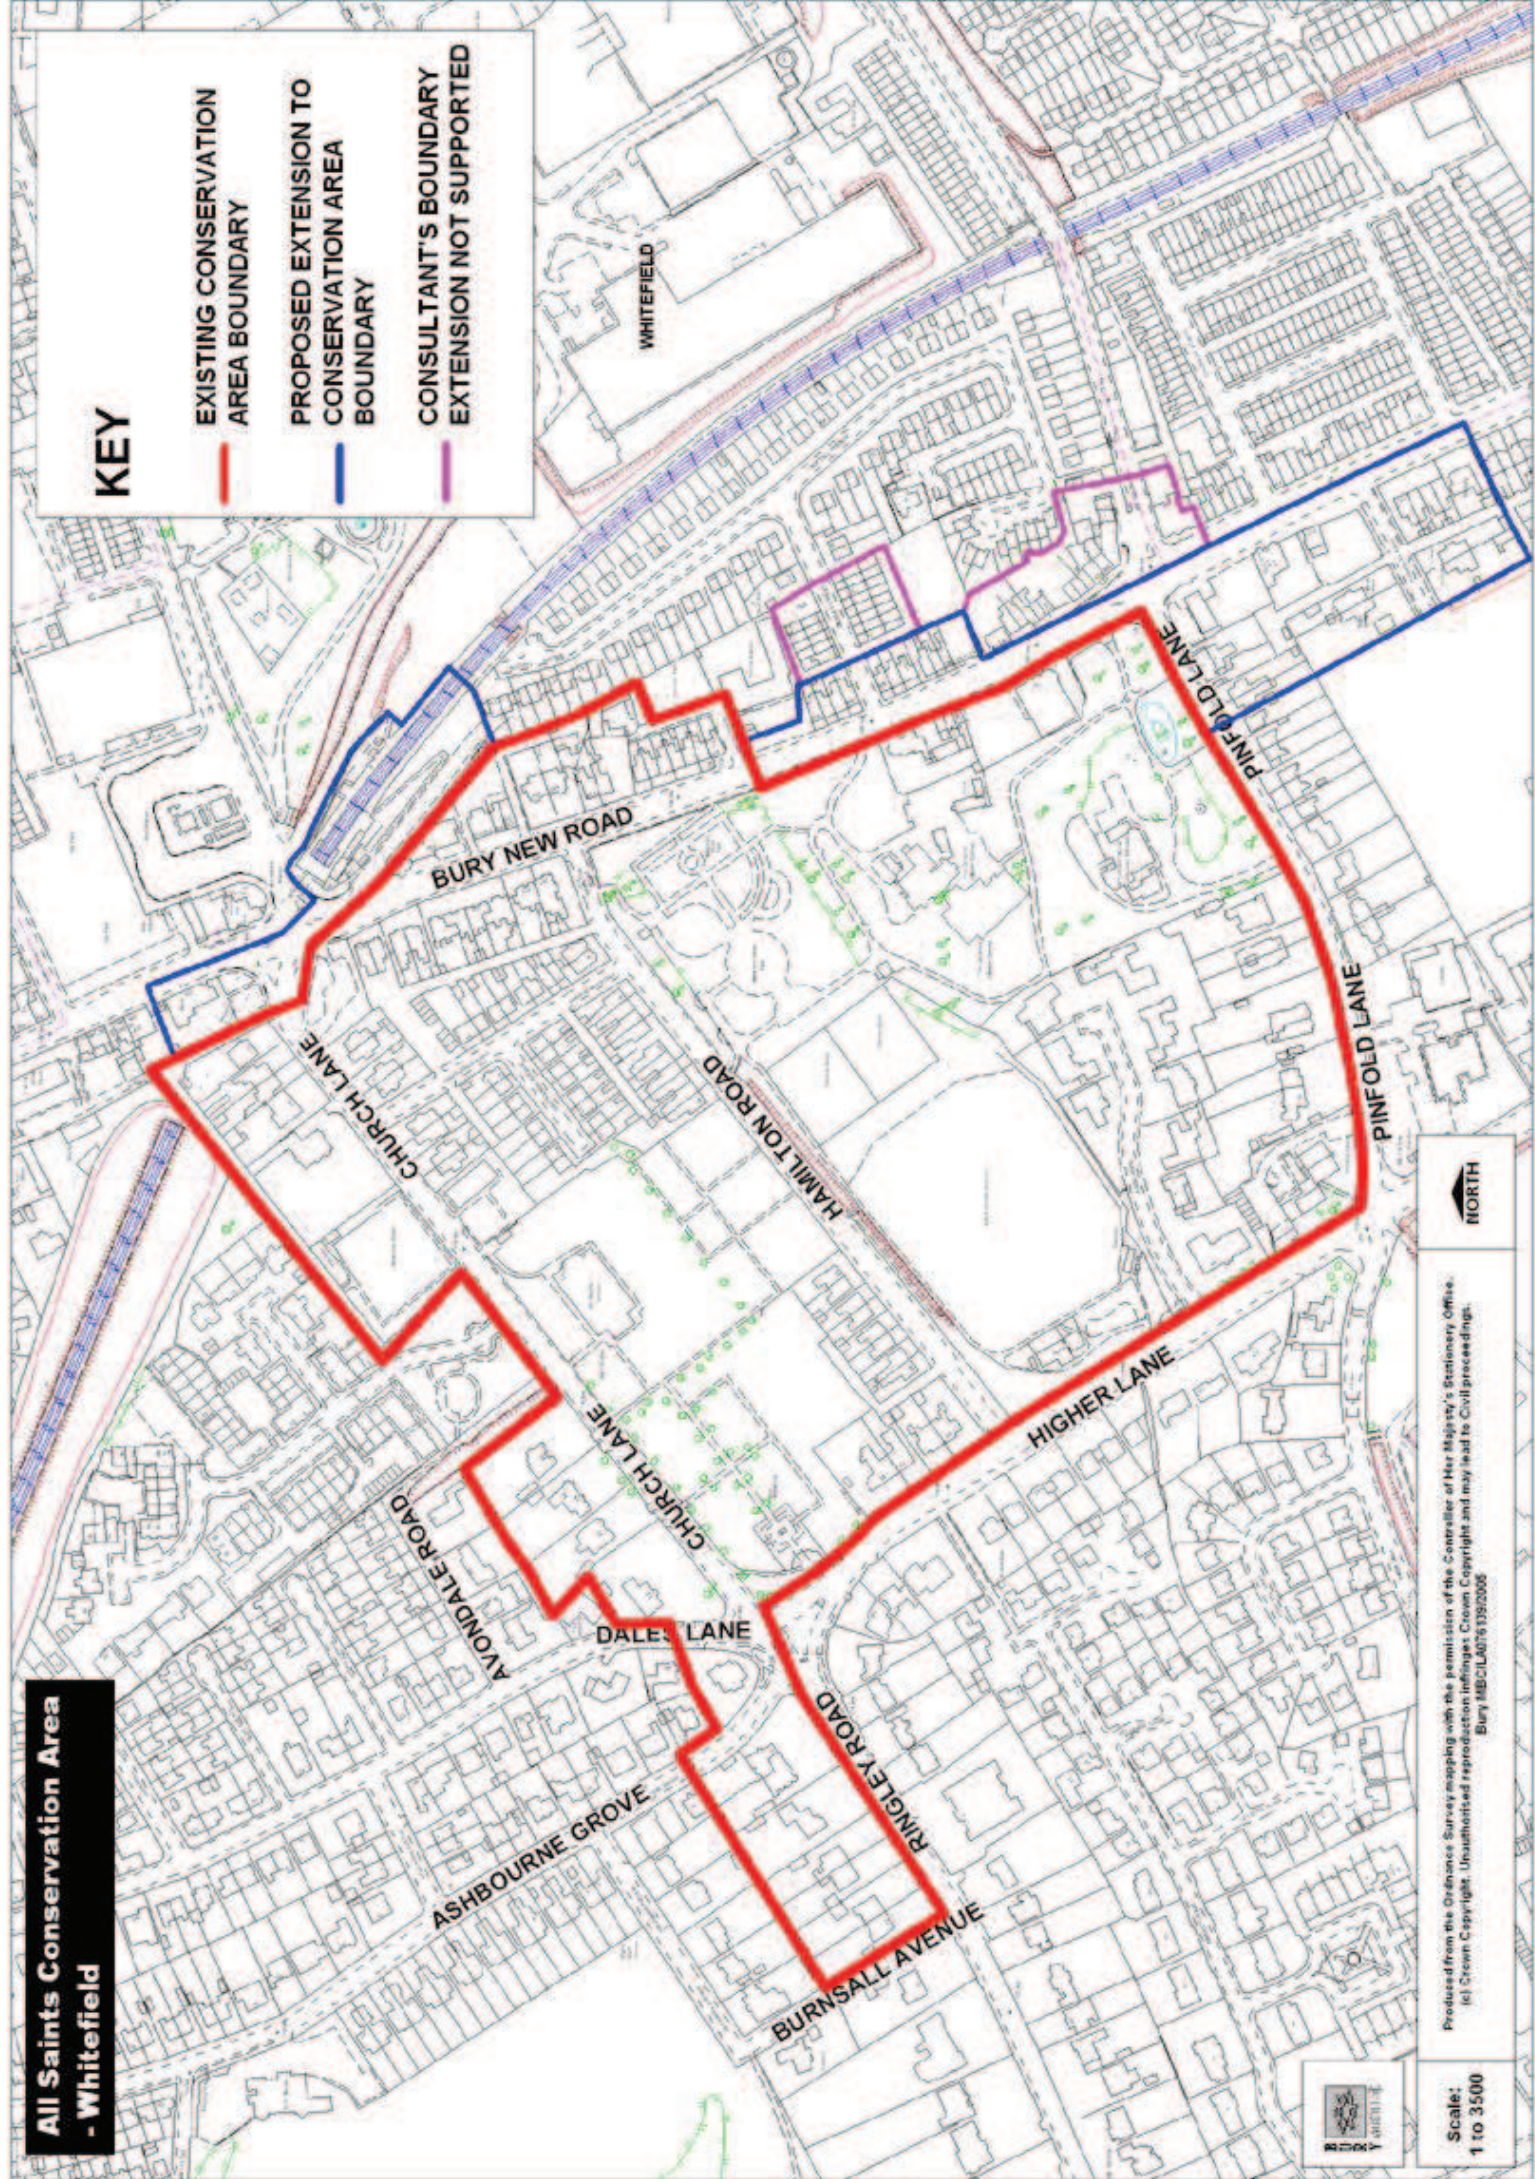

**All Saints Conservation Area
- Whitefield**

KEY

- EXISTING CONSERVATION AREA BOUNDARY
- PROPOSED EXTENSION TO CONSERVATION AREA BOUNDARY
- CONSULTANT'S BOUNDARY EXTENSION NOT SUPPORTED

Produced from the Ordnance Survey mapping with the permission of the Controller of Her Majesty's Stationery Office.
(c) Crown Copyright. Unauthorised reproduction infringes Crown Copyright and may lead to civil proceedings.
Bury MBC/IA076/13/2005

Scale:
1 to 3500